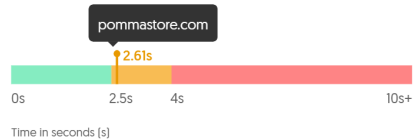

1 pages with a <title> tag that is too short

3 pages have temporary redirects

SITE SPEED

A fast site and smooth user experience are crucial to your SEO health. Based on real visitor experiences on your site in the last 28 days, we've broken down how fast your pages loaded, how long visitors waited while interacting with your pages, and how shaky your pages were when they loaded.

LOAD TIME

The time it takes for the page's main content to load. An ideal speed is less than 2.5 seconds.

DESKTOP LOAD TIME

2.61 s NEEDS IMPROVEMENT

INTERACTIVITY

The total time that a page is blocked from responding to user input, such as mouse clicks, or screen taps. An ideal speed is less than 200 milliseconds.

DESKTOP INTERACTIVITY

7.00 ms GREAT

VISUAL STABILITY

How much your page layout shifts or jumps while it's loading. An ideal measurement is 0.1 or lower.

DESKTOP VISUAL STABILITY

1.15 POOR

LOAD TIME

The time it takes for the page's main content to load. An ideal speed is less than 2.5 seconds.