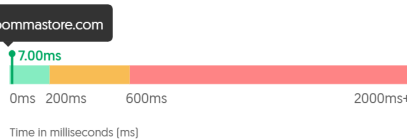

1 pages with a <title> tag that is too short

3 pages have temporary redirects

SITE SPEED

A fast site and smooth user experience are crucial to your SEO health. Based on real visitor experiences on your site in the last 28 days, we've broken down how fast your pages loaded, how long visitors waited while interacting with your pages, and how shaky your pages were when they loaded.

LOAD TIME

The time it takes for the page's main content to load. An ideal speed is less than 2.5 seconds.

DESKTOP LOAD TIME

2.61 s NEEDS IMPROVEMENT

INTERACTIVITY

The total time that a page is blocked from responding to user input, such as mouse clicks, or screen taps. An ideal speed is less than 200 milliseconds.

DESKTOP INTERACTIVITY

7.00 ms GREAT

VISUAL STABILITY

How much your page layout shifts or jumps while it's loading. An ideal measurement is 0.1 or lower.

DESKTOP VISUAL STABILITY

1.15 POOR

LOAD TIME

The time it takes for the page's main content to load. An ideal speed is less than 2.5 seconds.

MOBILE LOAD TIME

27.68 s POOR

INTERACTIVITY

The total time that a page is blocked from responding to user input, such as mouse clicks, or screen taps. An ideal speed is less than 200 milliseconds.

MOBILE INTERACTIVITY