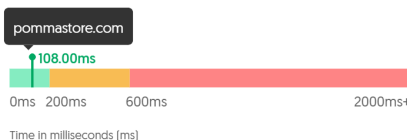

MOBILE LOAD TIME

27.68 s POOR

INTERACTIVITY

The total time that a page is blocked from responding to user input, such as mouse clicks, or screen taps. An ideal speed is less than 200 milliseconds.

MOBILE INTERACTIVITY

108.00 ms GREAT

VISUAL STABILITY

How much your page layout shifts or jumps while it's loading. An ideal measurement is 0.1 or lower.

MOBILE VISUAL STABILITY

0.00 GREAT

SEO ISSUES

SEO CHECKS PASSED	DIFFICULTY	SEO IMPACT
✔ 0 issues with no sitemap.xml to optimize interaction with bots	Moderate	High
✔ 0 issues without a valid SSL certificate	Moderate	High
✔ 0 pages have a low word count	Moderate	High
✔ 0 pages with duplicate meta descriptions	Moderate	High
✔ 0 pages with duplicate <title> tags	Moderate	High
✔ 0 pages are blocked from appearing in search engines	Moderate	High
✔ 0 pages with a long loading time	Hard	High
✔ 0 pages with more than one <title> tag	Easy	High
✔ 0 pages with no <title> tag	Easy	High
✔ 0 pages without a H1 heading	Easy	Medium
✔ 0 pages with no content compression enabled	Hard	Medium
✔ 0 pages have multiple meta description tags	Easy	Medium
✔ 0 pages with broken links	Easy	Medium
✔ 0 pages with no meta description	Moderate	Medium
✔ 0 pages returned 4XX status code	Moderate	Medium
✔ 0 pages with a <title> tag that is too long	Easy	Medium
✔ 0 pages with a poorly formatted URL for SEO	Easy	Medium
✔ 0 pages with URLs that are too long	Easy	Medium
✔ 0 issues with a SSL certificate that is about to expire	Easy	Low
✔ 0 pages don't have doctype declared	Moderate	Low
✔ 0 pages don't have character encoding declared	Moderate	Low