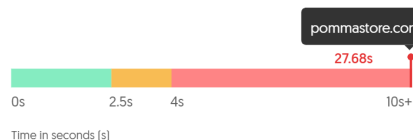

DESKTOP INTERACTIVITY

7.00 ms GREAT

VISUAL STABILITY

How much your page layout shifts or jumps while it's loading. An ideal measurement is 0.1 or lower.

DESKTOP VISUAL STABILITY

1.15 POOR

LOAD TIME

The time it takes for the page's main content to load. An ideal speed is less than 2.5 seconds.

MOBILE LOAD TIME

27.68 s POOR

INTERACTIVITY

The total time that a page is blocked from responding to user input, such as mouse clicks, or screen taps. An ideal speed is less than 200 milliseconds.

MOBILE INTERACTIVITY